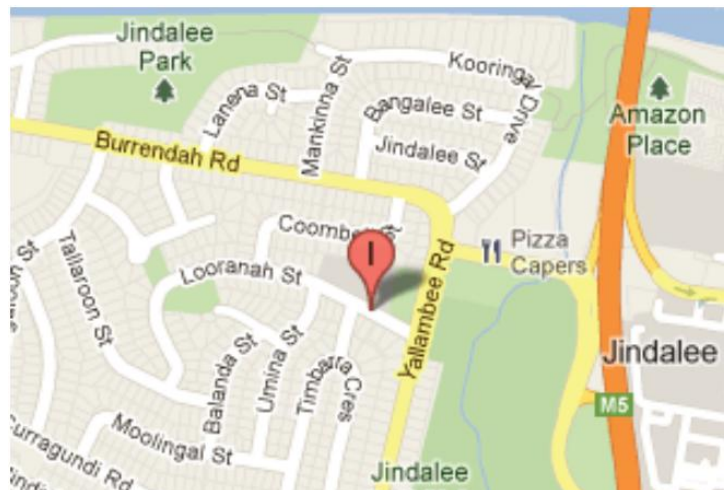

We have outgrown our home of 14 years, so...

We are MOVING to a bigger brighter bowl

Where: My Jindalee Village (behind the pool)

When: 30th of July

OUR PHONE NUMBER REMAINS THE SAME: **3376 6911**

ALL OF OUR FABULOUS THERAPISTS ARE COMING

WITH US, WHICH MEANS WE WILL STILL OFFER THE BEST NATURAL THERAPIST'S IN BRISBANE.

62 LOORANAH ST, JINDALEE 4074

[DIRECTIONS FROM CURRENT LOCATION](#)

[DIRECTIONS FROM CBD](#)

[DIRECTIONS FROM IPSWICH](#)